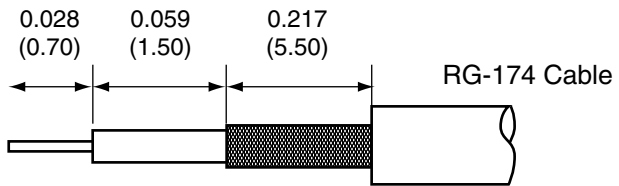

1		
Description	Material	Finish
Body	Brass	Gold
Pin	Brass	Gold
Insulation	Teflon	Teflon
Crimp Ring	Brass	Gold
Snaps	BE CU	Gold
Insulator	Teflon	Gold
Cover	Brass	Nickel

SIDE VIEW

INSULATOR

COVER

CRIMP RING

RECOMMENDED CABLE STRIPPING DIMENSIONS

Title MMCX MALE RIGHT ANGLE
CABLE END CRIMP FOR RG174 CABLE

Part No. CONMMCX012 Revision: 1.0

Dimensions: INCHES (mm) Date: 6/8/2006

CONNECTOR CITY
159 ORT LANE
MERLIN, OR 97532
PH (541)-471-6256
FAX (541)-471-6251