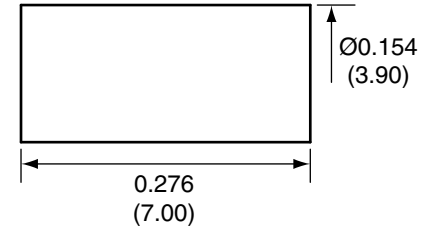

RECOMMENDED CABLE STRIPPING DIMENSIONS

Title MMCX MALE RIGHT ANGLE
CABLE END CRIMP FOR RG174 CABLE

Part No. CONMMCX012 Revision: 1.0

Dimensions: INCHES (mm) Date: 6/8/2006

CONNECTOR CITY
159 ORT LANE
MERLIN, OR 97532
PH (541)-471-6256
FAX (541)-471-6251