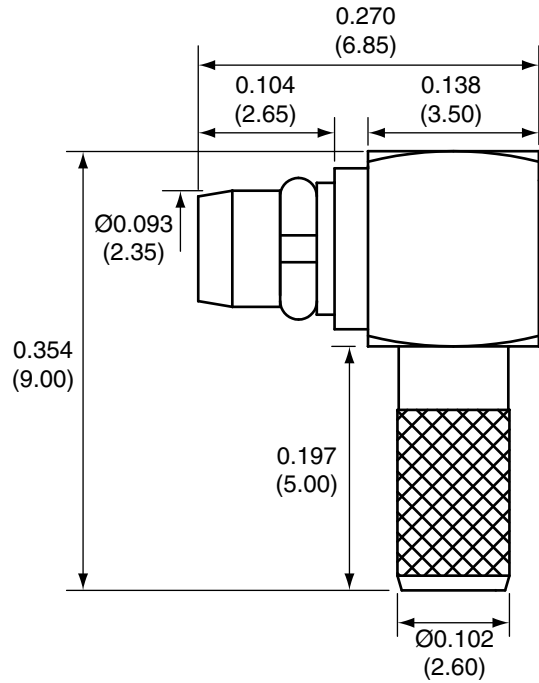

1		
Description	Material	Finish
Body	Brass	Gold
Pin	Brass	Gold
Insulation	Teflon	Teflon
Crimp Ring	Brass	Gold
Snaps	BE CU	Gold
Insulator	Teflon	Gold
Cover	Brass	Nickel

SIDE VIEW

INSULATOR

COVER

CRIMP RING

RECOMMENDED CABLE STRIPPING DIMENSIONS

Title MMCX MALE RIGHT ANGLE
CABLE END CRIMP FOR RG174 CABLE

Part No. CONMMCX012 Revision: 1.0

Dimensions: INCHES (mm) Date: 6/8/2006

CONNECTOR CITY
159 ORT LANE
MERLIN, OR 97532
PH (541)-471-6256
FAX (541)-471-6251