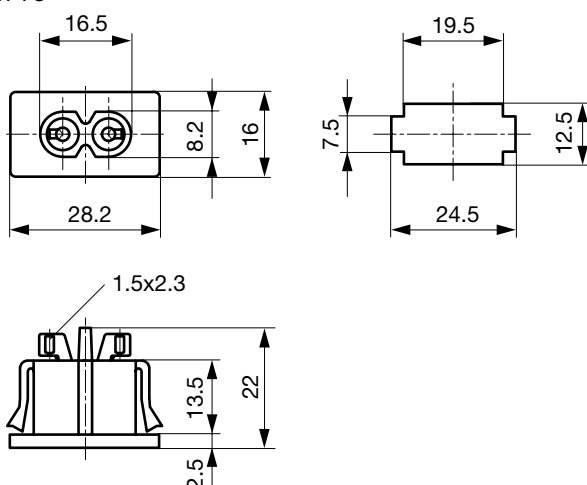

**Technical Data**

Ratings IEC	2.5 A / 250 VAC; 50 Hz
Ratings UL/CSA	2.5 A / 250 VAC; 60 Hz
Dielectric Strength	> 2 kVAC between L-N (1 min/50 Hz)
Allowable Operation Temp.	-25 °C to 70 °C
Degree of Protection	from front side IP 40 acc. to IEC 60529
Protection Class	Suitable for appliances with protection class II acc. to IEC 61140
Terminal	Solder terminals
Panel Thickness s	Snap-in from 0.8 - 1.2 mm
Material: Housing	Thermoplastic, black, UL 94V-0

Appliance-Inlet/-Outlet	C8 acc. to IEC/EN 60320-1, UL 498, CSA C22.2 no. 42 (for cold conditions) pin-temperature 70 °C, 2.5 A, Protection class II
-------------------------	---

**Dimensions**

0721-PS

Length |-----| 28.2 mm